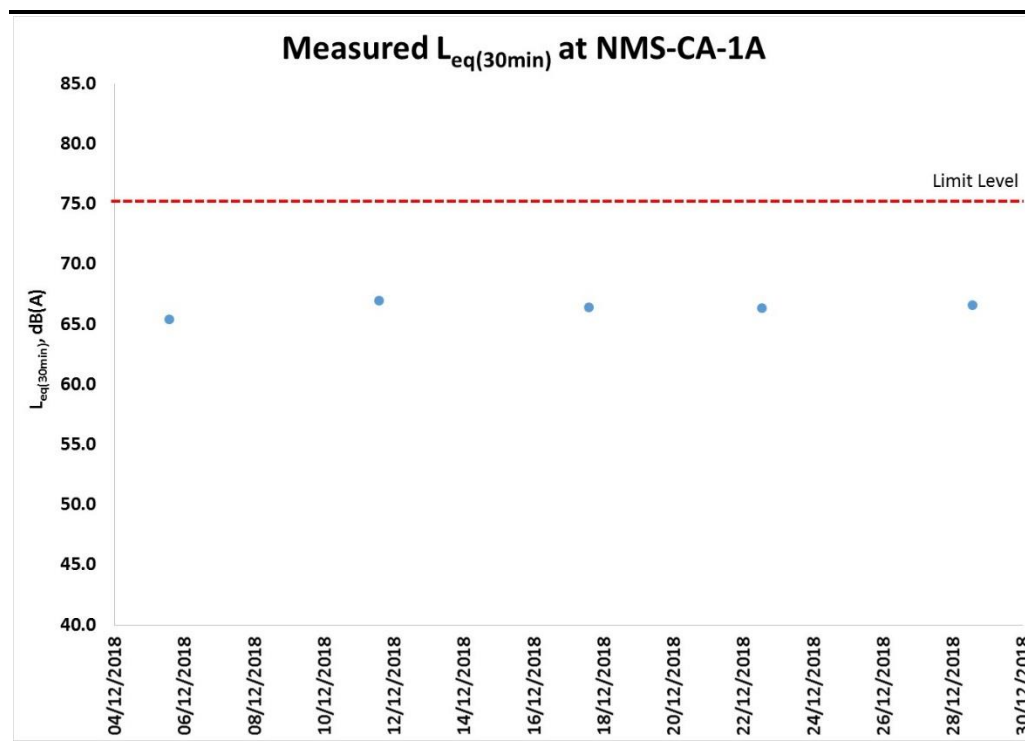

Table E3.2 Data for Noise Monitoring at Station NMS-CA-4 during Normal Working Hours (0700-1900 hours)

Table E3.1 Data for Noise Monitoring at Station NMS-CA-1A during Normal Working Hours (0700-1900 hours)

Date & Time	L_{eq} (5min)	L₁₀	L₉₀	L_{eq} (30min)
05-12-2018 13:54	63.1	66.7	57.0	65.4
05-12-2018 13:59	63.9	66.6	57.0	
05-12-2018 14:04	66.4	69.4	59.3	
05-12-2018 14:09	65.6	68.6	57.3	
05-12-2018 14:14	65.7	69.3	55.3	
05-12-2018 14:19	66.6	70.4	56.8	67.0
11-12-2018 13:57	66.6	68.9	59.1	
11-12-2018 14:02	69.4	72.4	60.2	
11-12-2018 14:07	66.3	69.5	60.8	
11-12-2018 14:12	66.7	69.5	62.2	
11-12-2018 14:17	66.0	67.9	62.6	66.4
11-12-2018 14:22	65.6	67.5	59.6	
17-12-2018 14:14	64.7	68.7	58.4	
17-12-2018 14:19	64.7	68.7	58.9	
17-12-2018 14:24	68.1	72.2	56.8	
17-12-2018 14:29	67.8	70.9	57.0	66.3
17-12-2018 14:34	65.7	69.5	56.5	
17-12-2018 14:39	66.2	68.9	59.1	
22-12-2018 13:01	66.7	70.9	59.3	
22-12-2018 13:06	65.7	69.3	59.9	
22-12-2018 13:11	64.6	67.7	58.6	66.6
22-12-2018 13:16	67.2	69.9	61.4	
22-12-2018 13:21	66.1	68.3	60.2	
22-12-2018 13:26	67.1	70.3	60.4	
28-12-2018 13:52	66.7	70.1	60.9	
28-12-2018 13:57	65.2	68.6	58.9	66.6
28-12-2018 14:02	68.1	71.0	61.9	
28-12-2018 14:07	65.9	68.8	59.7	
28-12-2018 14:12	65.9	68.8	59.6	
28-12-2018 14:17	67.1	70.0	61.9	

Figure E3.1 Graphical Presentation for Noise Monitoring at Station NMS-CA-1A